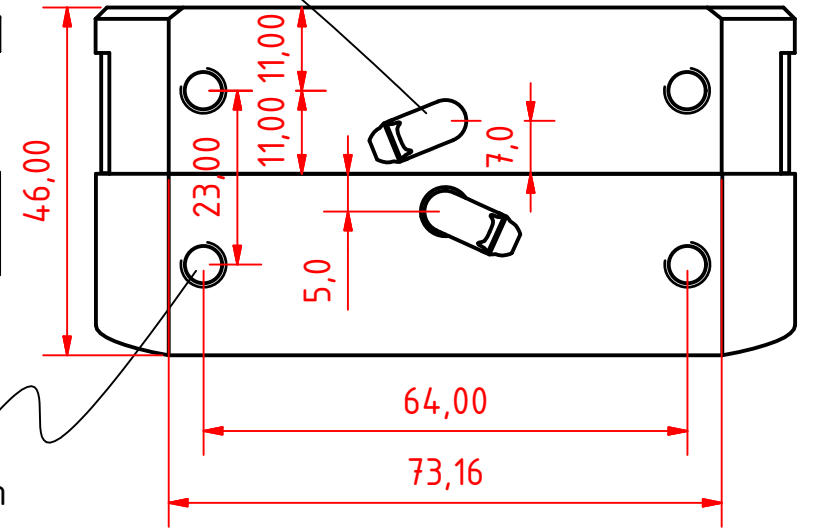

R46,25

Pre-wired Cable Exit Ø5,5mm shielded marine cable (Typ. 2)

threaded to receive M6 X 8mm machine screws (typ. 4)

225 deg
White

50MM AT A3

Specification Drawing, Model No. 200-010
DL, 2m Masthead Steaming Light, Vertical
Mount w/ Deck Light

DRAWING NO.: 200-010DL	REV. NO.:	SIZE: A3	DRAWN BY: Paul
SCALE: 1:1	TOLERANCES: DS/ISO 2768-f	REVIEWED BY: PHH	

MATERIAL DESCRIPTION:
Aluminium & PMMA

This Drawing, and the information within, is the property of Lopolight ApS and may not be used in any form without express permission there from. Lopolight reserves the right to change this drawing and assumes no liability for the information communicated herein. Use of dimensions and other information in this drawing is at the users own risk.